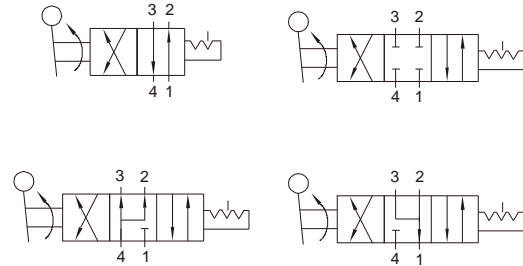

Rotary Valve

Symbol

HV系列/ HV series

Product Code System HV

Example

For the order of plate connection A type HV series rotary valve which port thread is 3/8", 3/4way Three-position closed type the correct order code is: Hv400 - 0 - 03 - B

Specification

型号 / Model	HV400-02	HV400-03	HV400-04
工作介质 / Fluids	经过滤的压缩空气 / The constrigent after filtered		
接管螺纹 / Port Thread	G1/4	G3/8	G1/2
有效截面积 / Efficient Sectional Area	30mm² (CV=1.68)		
使用压力范围 / Operating Pressure	0~0.8MPa		
使用温度范围 / Operating Temperature	-5~60		

Dimensions

HV400系列/ Series