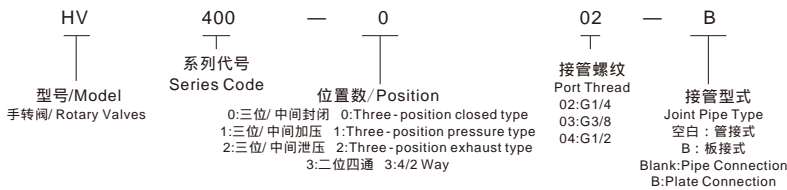

# Rotary Valve

## Example

For the order of plate connection A type HV series rotary valve which port thread is 3/8", 3/4way Three-position closed type the correct order code is: Hv400 - 0 - 03 - B